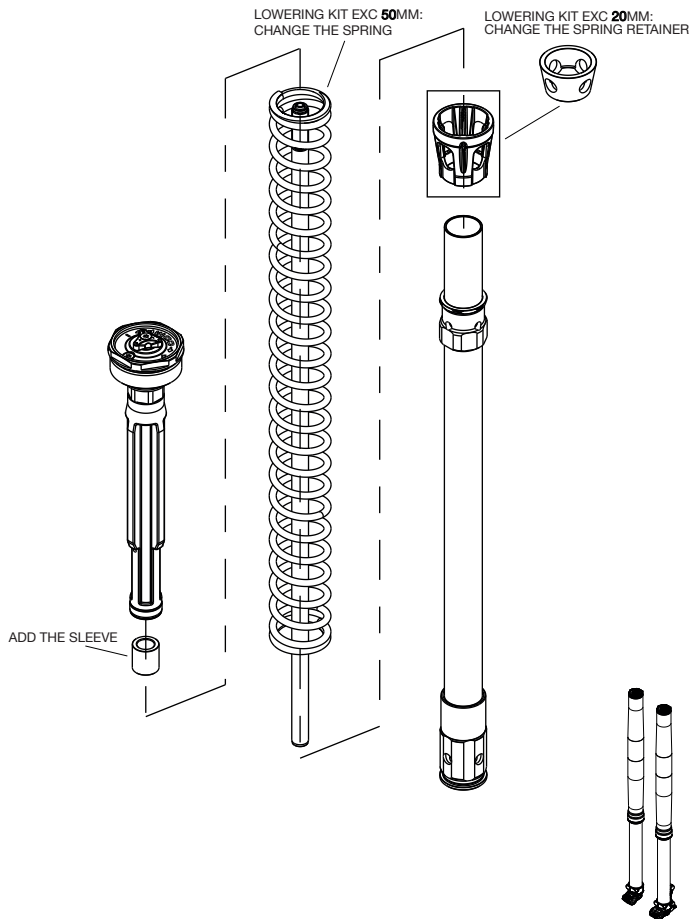

OPTIONAL SPRINGS

SOFTER SPRING 438.420.00.40 Ø4,9 NT 25,52	91410140
SOFTER SPRING 438.420.00.42 Ø4,9 NT 24,38	91410141
HARDER SPRING 438.420.00.46 Ø5 NT 24,3	91410133
HARDER SPRING 438.420.00.48 Ø5,1 NT 25,36	91410134

// Change the side stand only at the LOWERING KIT EXC 50mm (81203023044).

LOWERING KIT EXC 20/50MM

LOWERING KIT EXC 20MM

79612955044

Z10001

LOWERING KIT EXC 50MM

79612955544

Z10002

MANUAL PART No. 53000123

XPLOR FORK:

SERIAL PDS SHOCK: